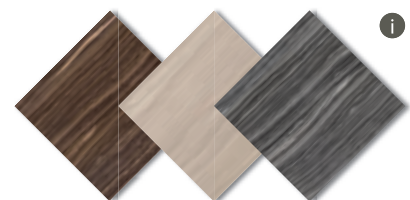

i

ATENCIÓN: PRODUCTO ESPECIAL

WARNING: SPECIALS PRODUCTS