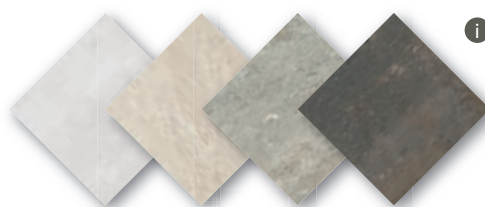

Arizona & Mosaico Arizona series

monoporosa wall tiles

Arizona

gres porcellanato porcellanato tiles_pasta ecológica ecologic

Pavimento combinable: Serie Arizona 44,3x44,3 cm
Floor tiles combinations: Arizona Series 17"x17"

i